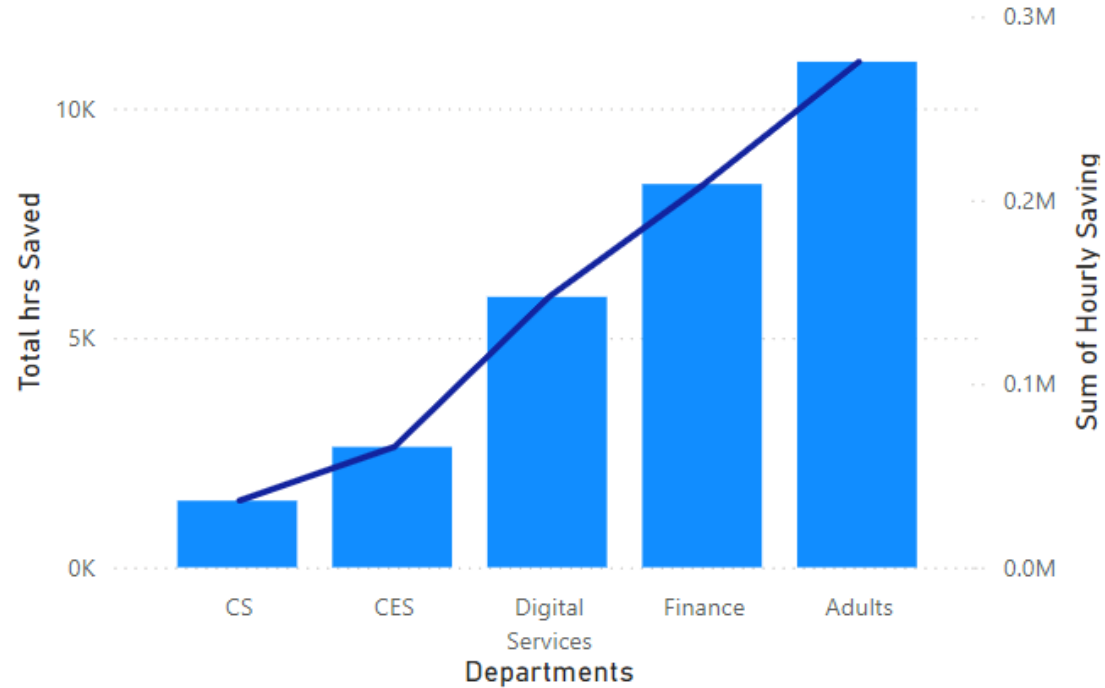

New requests automated some 45,000 events

Children's Services

Personal Education plans 27 step process

Adult Services

Record retention and deletion schedule

Robotic Process Automation (RPA)

Projects Delivered

Total hrs Saved

Sum Cost of Hourly Saving

Cost Avoidance

Total hrs Saved and Sum of Hourly Saving by Departments

● Total hrs Saved ● Sum of Hourly Saving

Cost Avoidance by Departments

Copilot

Team Studio m, Premium