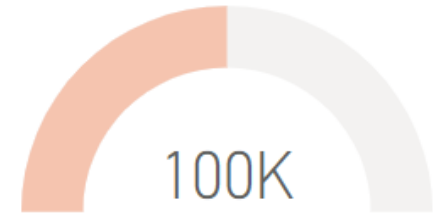

Cost Avoidance