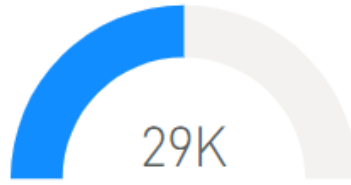

Total hrs Saved