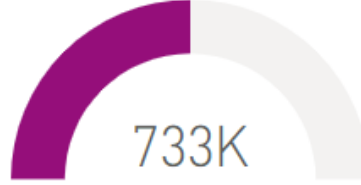

Sum Cost of Hourly Saving