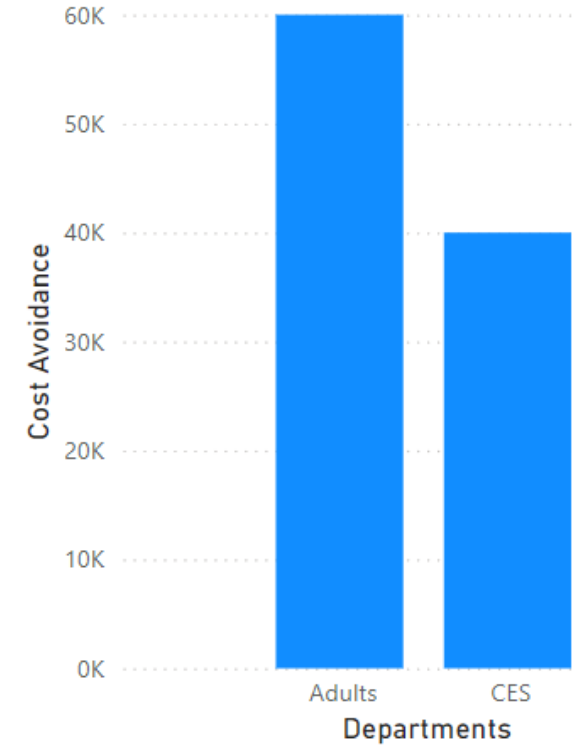

Total hrs Saved

Sum Cost of Hourly Saving

Cost Avoidance

Total hrs Saved and Sum of Hourly Saving by Departments

● Total hrs Saved ● Sum of Hourly Saving

Cost Avoidance by Departments

Copilot

Team Studio m, Premium