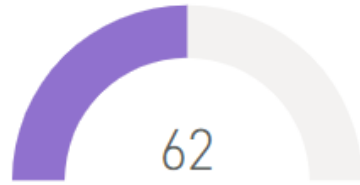

New requests automated some 45,000 events

Children's Services

Personal Education plans 27 step process

Adult Services

Record retention and deletion schedule

Robotic Process Automation (RPA)

Projects Delivered