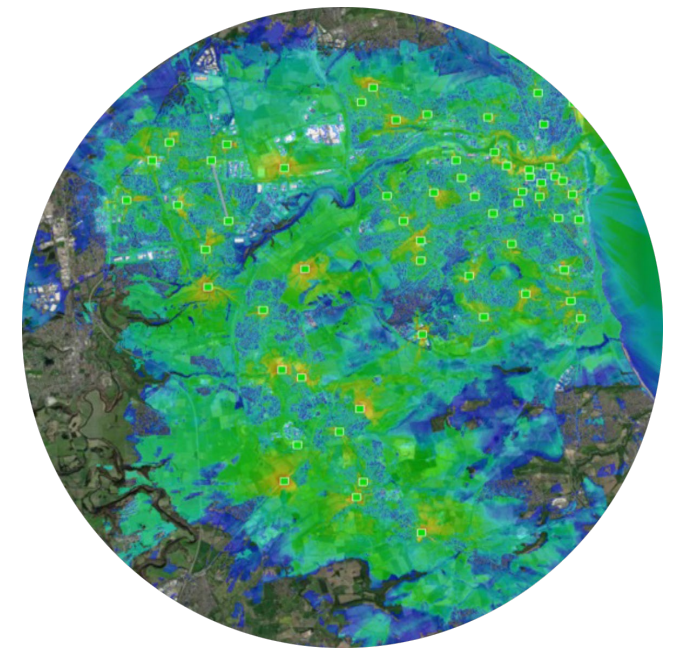

City of Sunderland **Smart**

No One
and Nowhere
Left Behind

Sunderland
City Council

Sunderland: Our Smart City Model

NO ONE AND NOWHERE LEFT BEHIND

Smart City – From a model to reality

Fibre -

4 major operators deploying across the city: CityFibre, Netomnia, Virgin Media, Grain Connect

City Centre 5G

Ultrafast, free Wi-Fi

Roker Ultrafast

free Wi-Fi

City-wide LoRaWAN

(long range, low powered network)

Smart City – From a model to reality

University of Sunderland