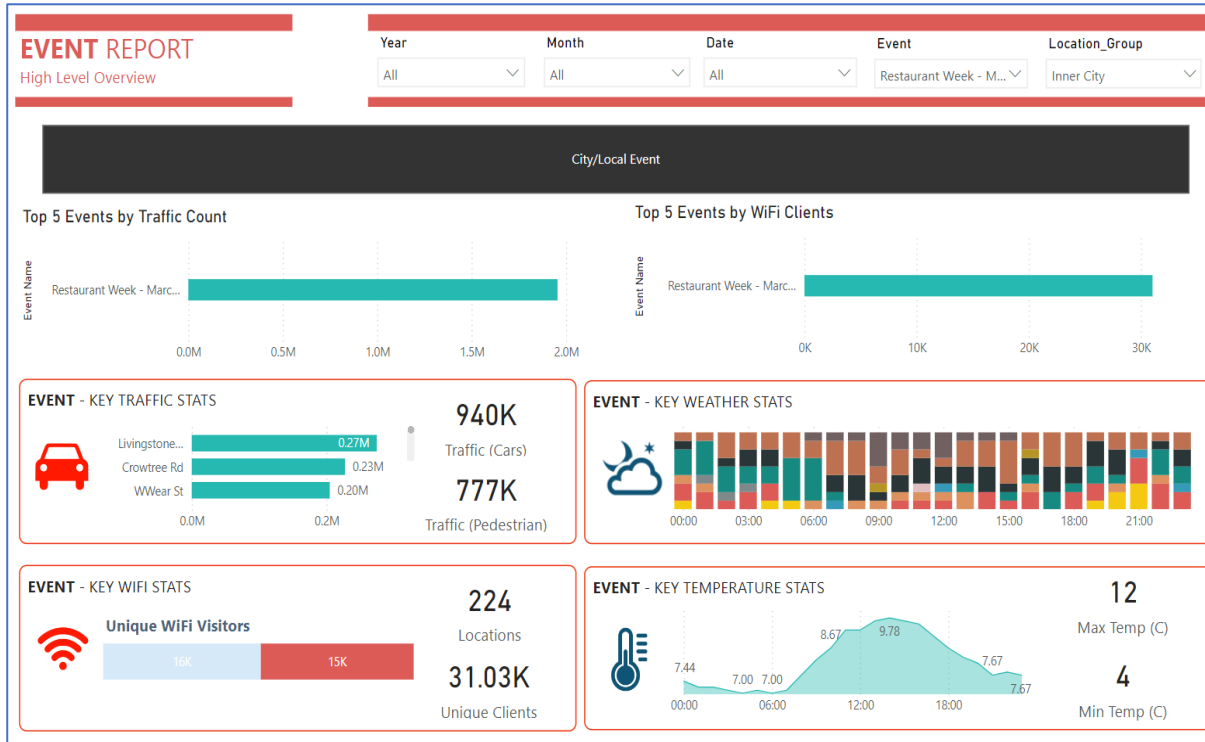

Will radically transform the visitor and fan experience.....

Smart City - Data Platform

Smart City - Data Platform

Vehicle Speed Distribution

Fastest vehicle time Max Speed

01/01/2000 00:00:00	0
07/12/2022 12:07:00	41
07/12/2022 13:50:00	39
07/12/2022 14:50:00	51
07/12/2022 15:22:00	45
07/12/2022 16:16:00	56
07/12/2022 17:00:00	44
07/12/2022 18:50:00	48
07/12/2022 19:43:00	54
07/12/2022 20:18:00	53
07/12/2022 21:19:00	63
Total	90

Total Vulnerabilities

No. of Vulnerabilities by Source

Smart City - Data Platform

- **Use Case** to see the key statistics for the 2024 restaurant week for the inner city.

- 8234 along the high street in 2024 up from 6,182 in 2023
- Filter shows increase footfall for 12:00 from 117k in 2023 to 122k in 2024.
- Comparison shows increase of cyclists in the inner city from 11,279 to 17,101
- Livingstone road was the busiest part of the inner city with cars with 270k counts.
- There were 31k unique Wifi clients across 224 locations. 16k of these were on the Free WiFi and 15k of these were students.
- The max temperature was between 4-12 degree and mostly patchy rain
- The spend transaction on Food and Drink for the 2023 event was up 7% for the month from the average.