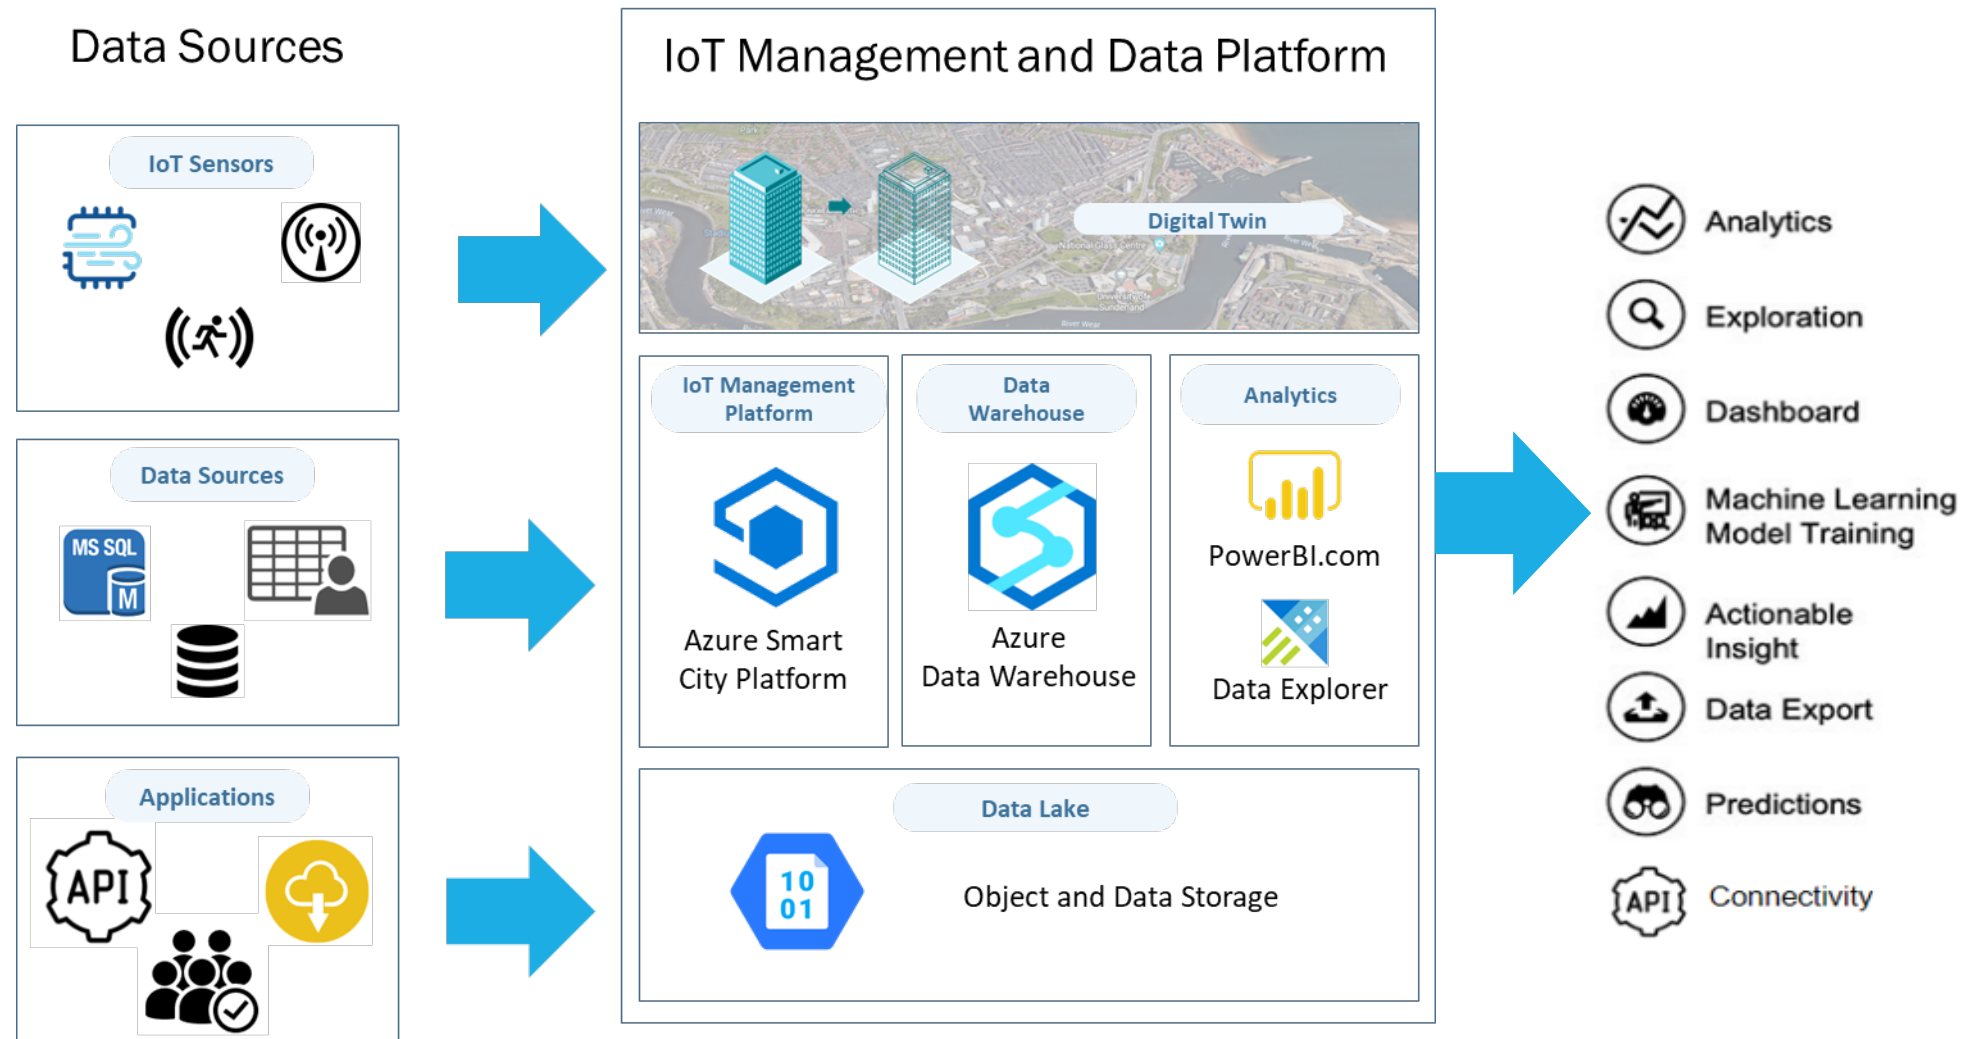

Smart City – Autonomous Vehicles

5G CAL / V-CAL

City Centre Shuttles

Sunderland
University

Sunderland
University

Smart City – Tourism and City Regeneration

City Centre Pavilion

Stadium of Light / Esports – next-gen connectivity

Will radically transform the visitor and fan experience.....

Smart City - Data Platform

Smart City - Data Platform

Vehicle Speed Distribution

Fastest vehicle time Max Speed

01/01/2000 00:00:00	0
07/12/2022 12:07:00	41
07/12/2022 13:50:00	39
07/12/2022 14:50:00	51
07/12/2022 15:22:00	45
07/12/2022 16:16:00	56
07/12/2022 17:00:00	44
07/12/2022 18:50:00	48
07/12/2022 19:43:00	54
07/12/2022 20:18:00	53
07/12/2022 21:19:00	63
Total	90