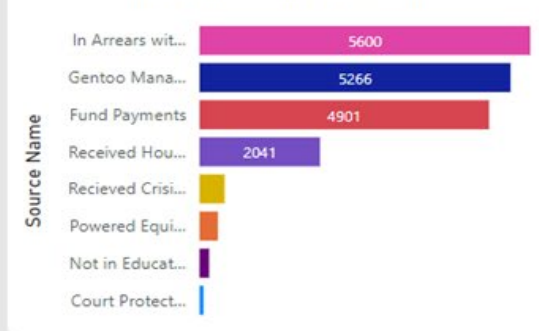

No. of Vulnerabilities by Source