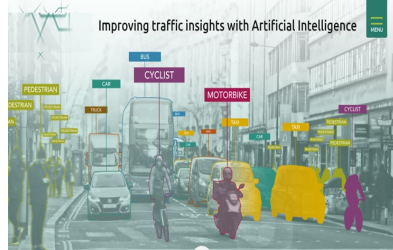

One-stop
info hub

Local offers and
discounts

City updates and
alerts

FREE to download

For anyone who lives,
works and plays in the
city....

sunderlandoursmartcity.com

Smart City – Digital Solutions

IoT

Smart City – Autonomous Vehicles

5G CAL / V-CAL

City Centre Shuttles

Sunderland
University

Sunderland
University

Smart City – Tourism and City Regeneration

City Centre Pavilion

Stadium of Light / Esports – next-gen connectivity

Will radically transform the visitor and fan experience.....

Smart City - Data Platform

Smart City - Data Platform

Vehicle Speed Distribution

Fastest vehicle time Max Speed

01/01/2000 00:00:00	0
07/12/2022 12:07:00	41
07/12/2022 13:50:00	39
07/12/2022 14:50:00	51
07/12/2022 15:22:00	45
07/12/2022 16:16:00	56
07/12/2022 17:00:00	44
07/12/2022 18:50:00	48
07/12/2022 19:43:00	54
07/12/2022 20:18:00	53
07/12/2022 21:19:00	63
Total	90