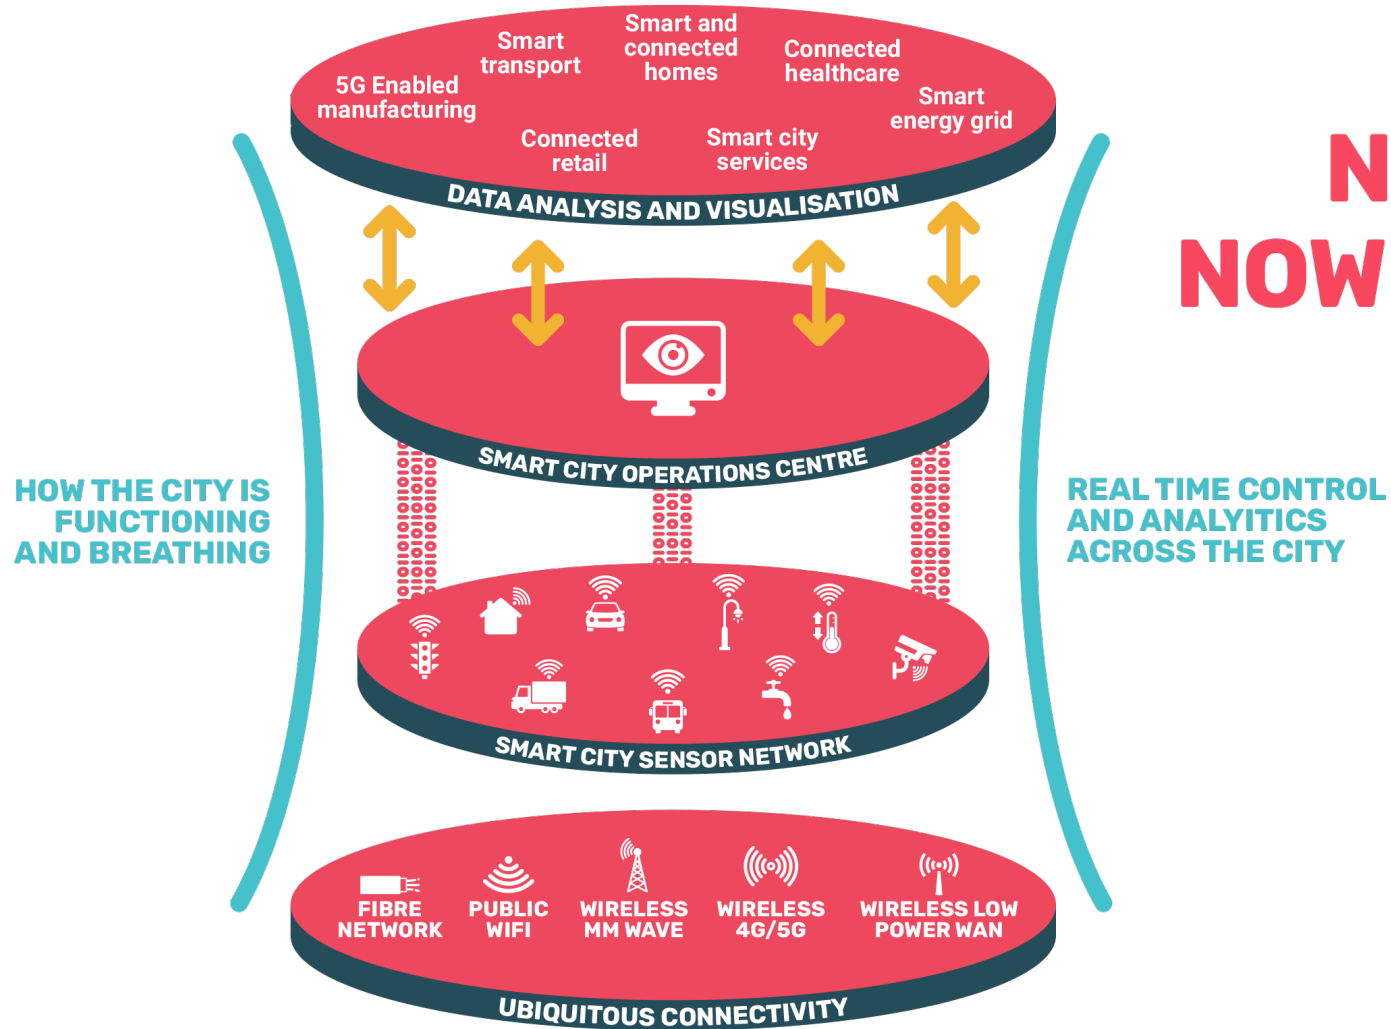

City of Sunderland **Smart**

No One
and Nowhere
Left Behind

Sunderland
City Council

Sunderland: Our Smart City Model

NO ONE AND NOWHERE LEFT BEHIND

Smart City – From a model to reality

Fibre -

4 major operators deploying across the city: CityFibre, Netomnia, Virgin Media, Grain Connect

City Centre 5G

Ultrafast, free Wi-Fi

Roker Ultrafast

free Wi-Fi

City-wide LoRaWAN

(long range, low powered network)

Smart City – From a model to reality

University of Sunderland