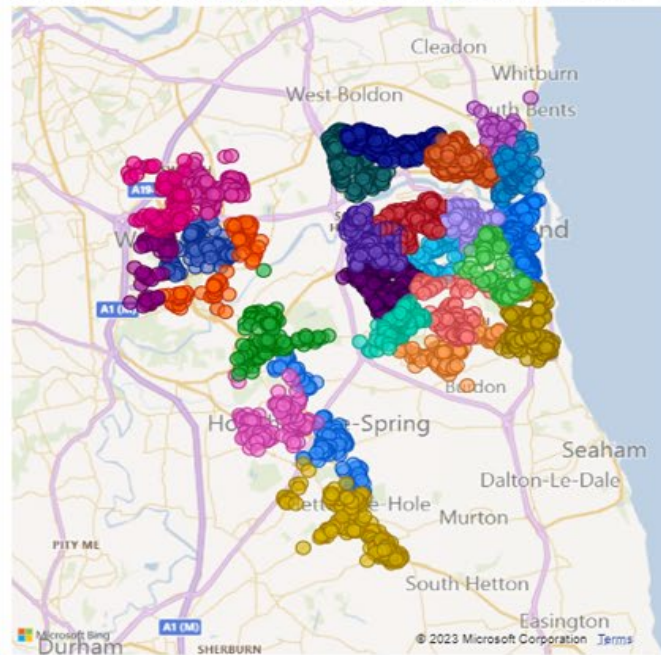

Source

All

Ward Area

All

Address

All

Postcode

All

Cost of Living Analysis

10.65K

Total UPRN Addresses

8

Data Sources

25

Ward Areas

Ward Area Barnes ... Castle ... Copt Hil... Doxford... Fulwell ...

Ward Area	CCS Applications	CCS Crisis	CT Arrears	DHP	FST - 5K	Gentoo	HSF	NEET	Powered Equi
Hendon Ward	18	52	586	128	4	258	354	12	
Redhill Ward	7	32	374	138	1	480	355	8	
Southwick Ward	9	20	374	94	5	366	437	10	
Sandhill Ward	6	18	335	134	4	459	275	10	
Washington North Ward	3	12	318	140		389	226	16	
St. Anne's Ward	3	10	257	118		361	260	5	
Hetton Ward	5	32	262	84		279	343	2	
Pallion Ward	4	20	297	114	1	252	272	12	
Castle Ward	10	12	245	108	5	315	231	15	
Shiney Row Ward	1	6	202	57	5	214	154	2	
St. Chad's Ward	6	10	179	83	1	213	127	1	
Ryhope Ward	4	7	182	60	2	189	148	3	
Silkeoorth Ward	5	11	188	59		132	189	7	
Total	101	312	5441	1969	45	5266	4544	147	

Total Vulnerabilities

No. of Vulnerabilities by Source

Smart City - Data Platform

- **Use Case** to see the key statistics for the 2024 restaurant week for the inner city.

- 8234 along the high street in 2024 up from 6,182 in 2023
- Filter shows increase footfall for 12:00 from 117k in 2023 to 122k in 2024.
- Comparison shows increase of cyclists in the inner city from 11,279 to 17,101
- Livingstone road was the busiest part of the inner city with cars with 270k counts.
- There were 31k unique Wifi clients across 224 locations. 16k of these were on the Free WiFi and 15k of these were students.
- The max temperature was between 4-12 degree and mostly patchy rain
- The spend transaction on Food and Drink for the 2023 event was up 7% for the month from the average.