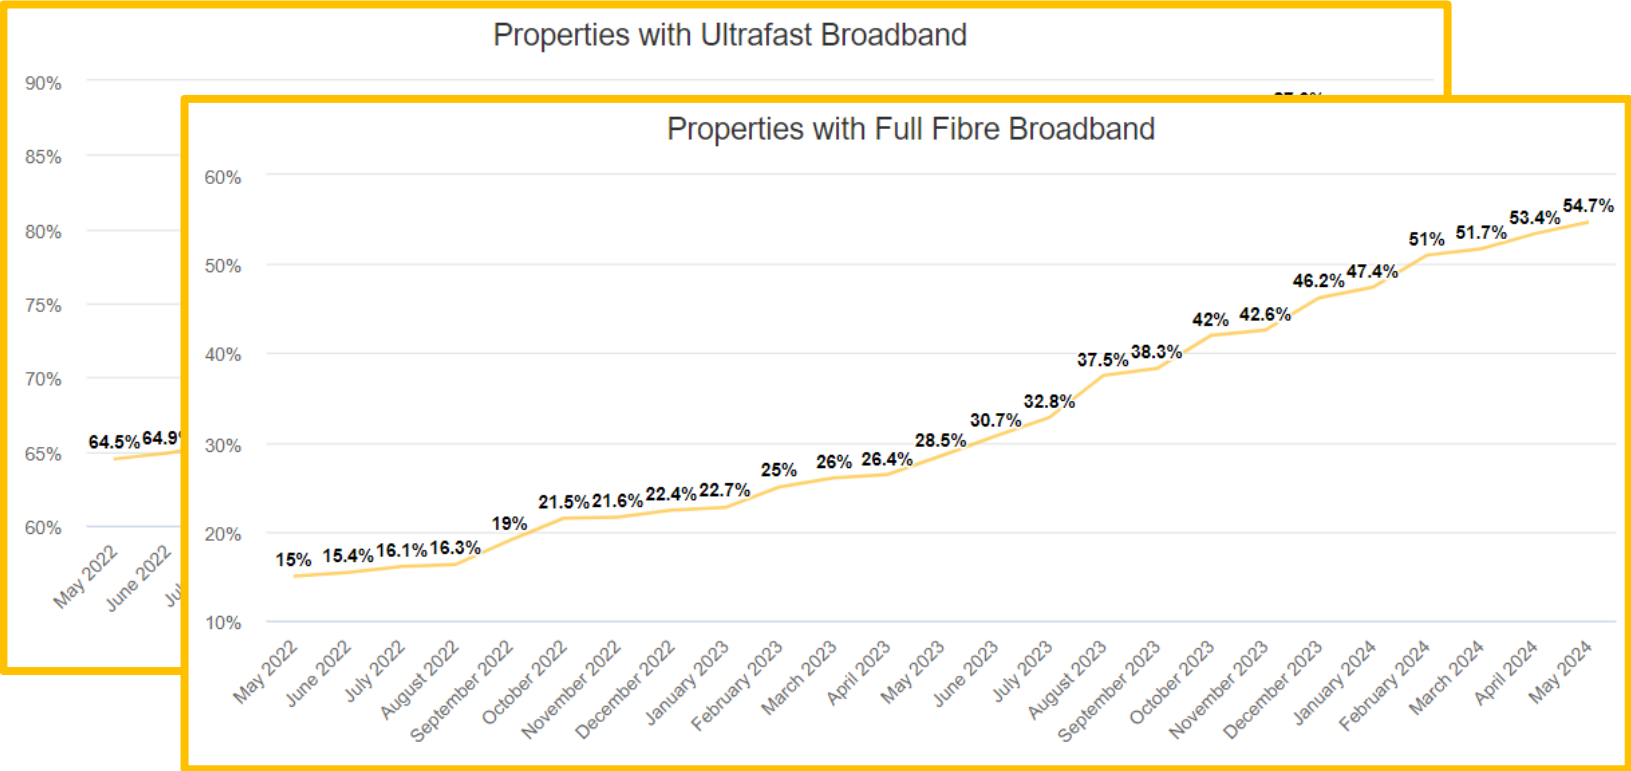

Riverside Footbridge

UK SPF – 24 Community & Digital Hubs

Innovate UK

DSIT / SONET

DSIT / 5GIR

Smart City – Being Connected in a Connected City

Results:

- March 2024 – 50,816 connections (25,295 Eduroam)
- April 2024 – 50,213 connections (23,476 Eduroam)
- May 2024 – 51,530 connections (23,096 Eduroam)