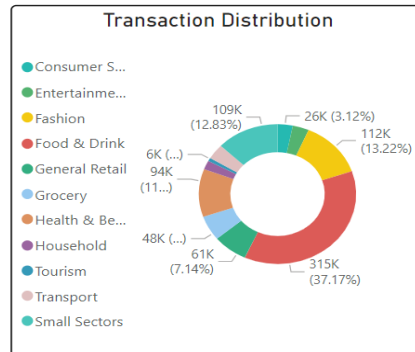

Total Vulnerabilities

No. of Vulnerabilities by Source

Smart City - Data Platform

- **Use Case** to see the key statistics for the 2024 restaurant week for the inner city.

- 8234 along the high street in 2024 up from 6,182 in 2023
- Filter shows increase footfall for 12:00 from 117k in 2023 to 122k in 2024.
- Comparison shows increase of cyclists in the inner city from 11,279 to 17,101
- Livingstone road was the busiest part of the inner city with cars with 270k counts.
- There were 31k unique Wifi clients across 224 locations. 16k of these were on the Free WiFi and 15k of these were students.
- The max temperature was between 4-12 degree and mostly patchy rain
- The spend transaction on Food and Drink for the 2023 event was up 7% for the month from the average.