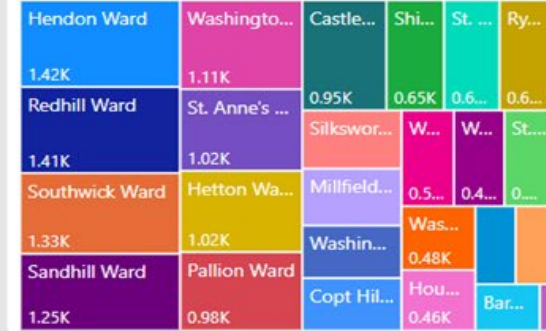

Total Vulnerabilities