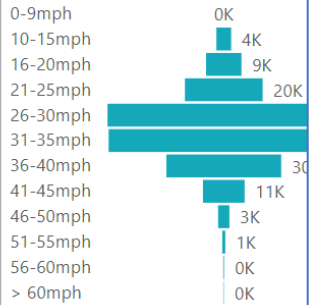

Will radically transform the visitor and fan experience.....

Smart City - Data Platform

Smart City - Data Platform

Vehicle Speed Distribution

Fastest vehicle time Max Speed

01/01/2000 00:00:00	0
07/12/2022 12:07:00	41
07/12/2022 13:50:00	39
07/12/2022 14:50:00	51
07/12/2022 15:22:00	45
07/12/2022 16:16:00	56
07/12/2022 17:00:00	44
07/12/2022 18:50:00	48
07/12/2022 19:43:00	54
07/12/2022 20:18:00	53
07/12/2022 21:19:00	63
Total	90