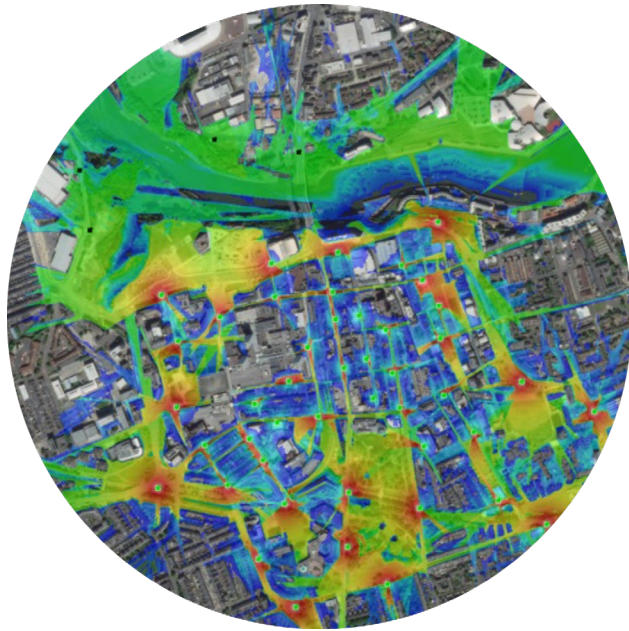

City of Sunderland **Smart**

No One
and Nowhere
Left Behind

Sunderland
City Council

Sunderland: Our Smart City Model

NO ONE AND NOWHERE LEFT BEHIND

Smart City – From a model to reality

Fibre -

4 major operators deploying across the city: CityFibre, Netomnia, Virgin Media, Grain Connect

City Centre 5G

Ultrafast, free Wi-Fi

Roker Ultrafast

free Wi-Fi

City-wide LoRaWAN

(long range, low powered network)

Smart City – From a model to reality

University of Sunderland