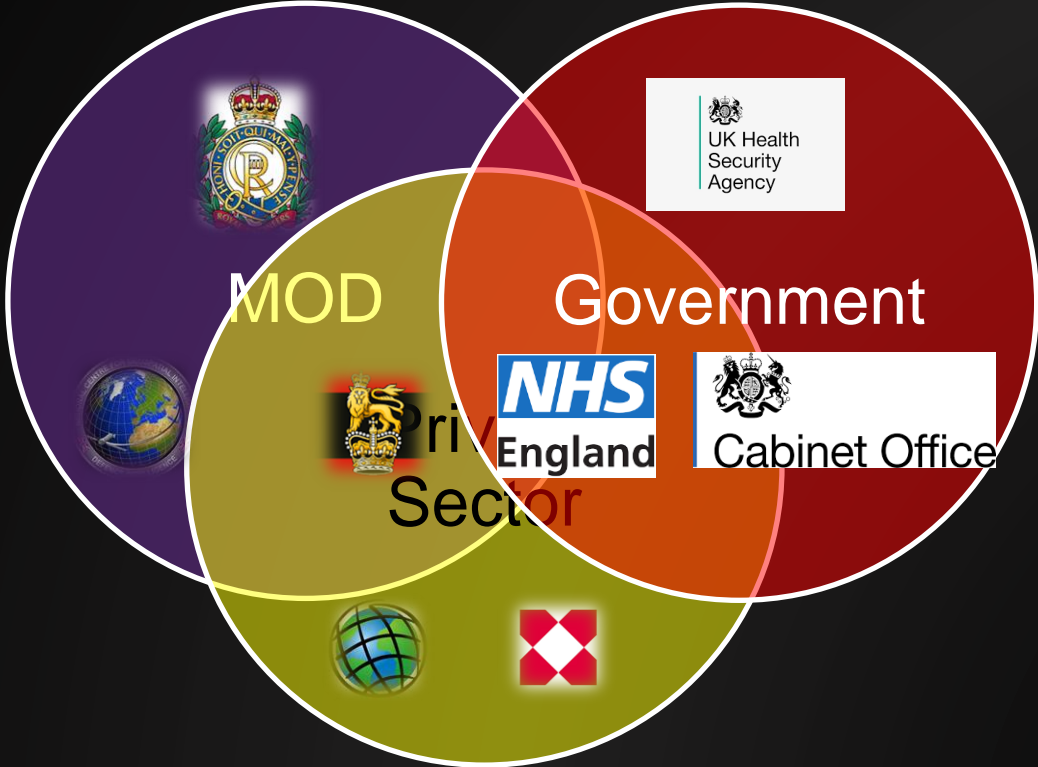

The power of collaboration: positive impact